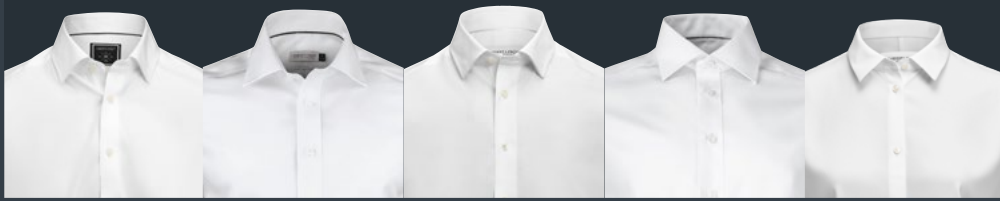

### SOLID CLASSICS

BB 60

G B 01

G B 02

YB 50

CREPE SATIN BLOUSE

NEVER IRON  
ANTI-SPILL

NON IRON

NON IRON  
STRETCH

EASY CARE  
LONG/SHORT SLEEVE  
W/W.O. POCKET

EASY CARE